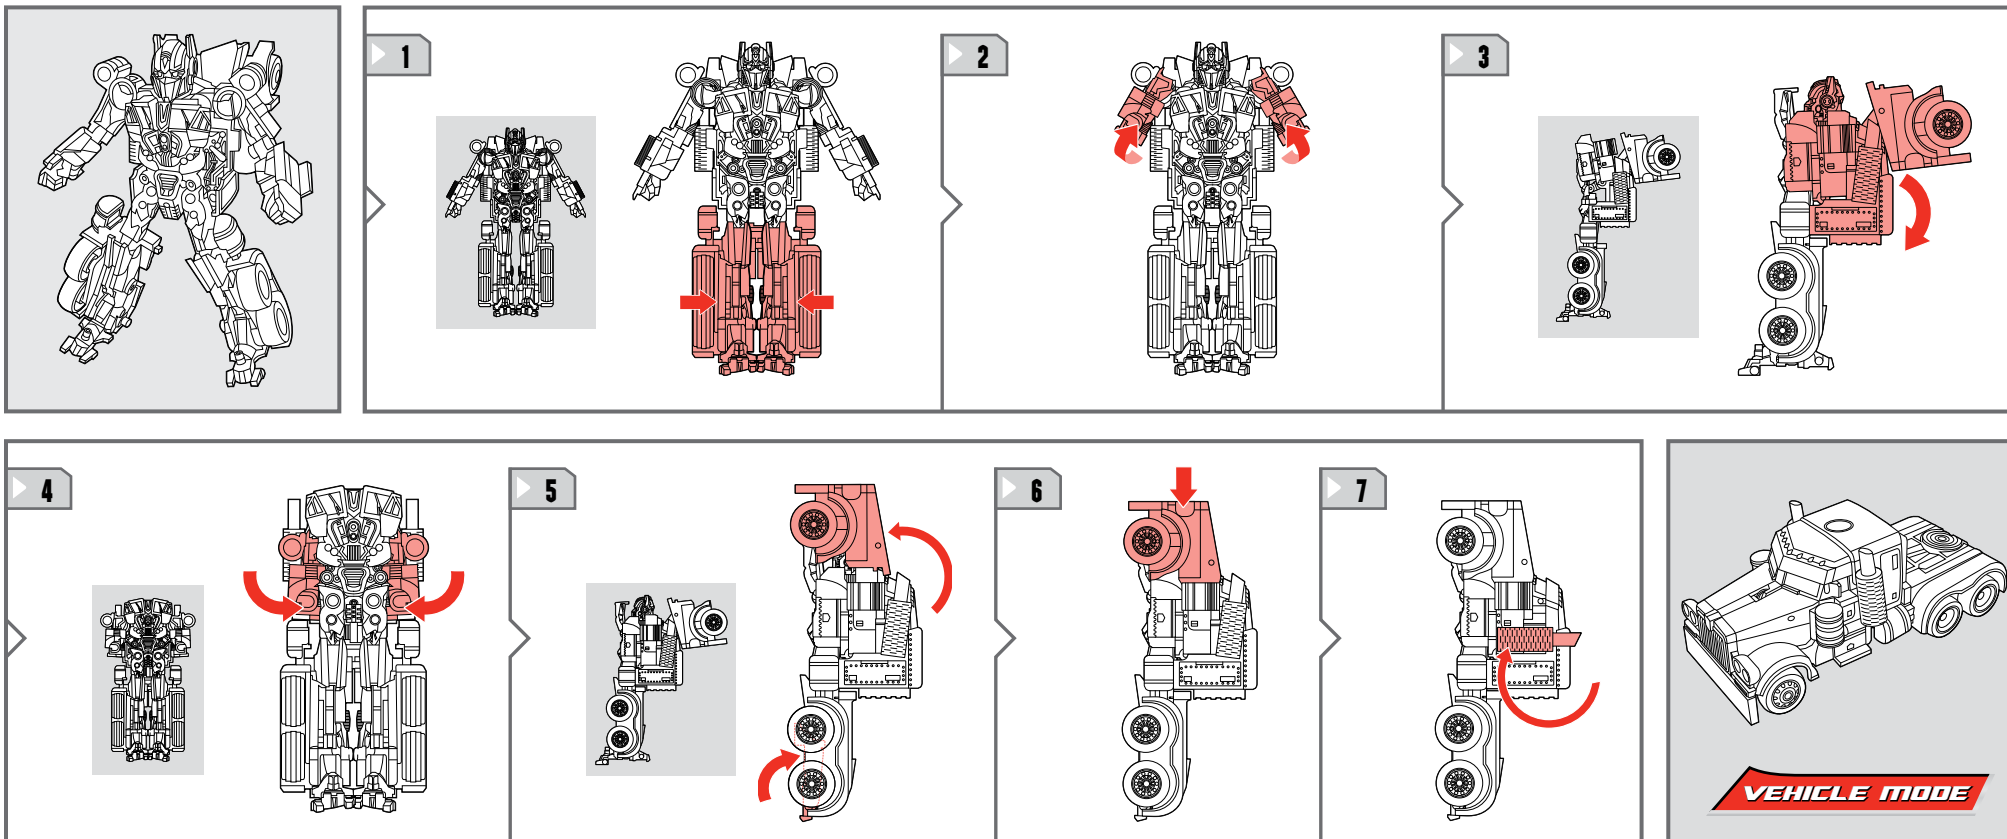

# TRANSFORMERS

**AGES 4+**

98469/98467 Asst.

**ACTIVATORS™**

**NOTE:** Some parts are made to detach if excessive force is applied and are designed to be reattached if separation occurs. Adult supervision may be necessary for younger children.

## CHANGING TO VEHICLE